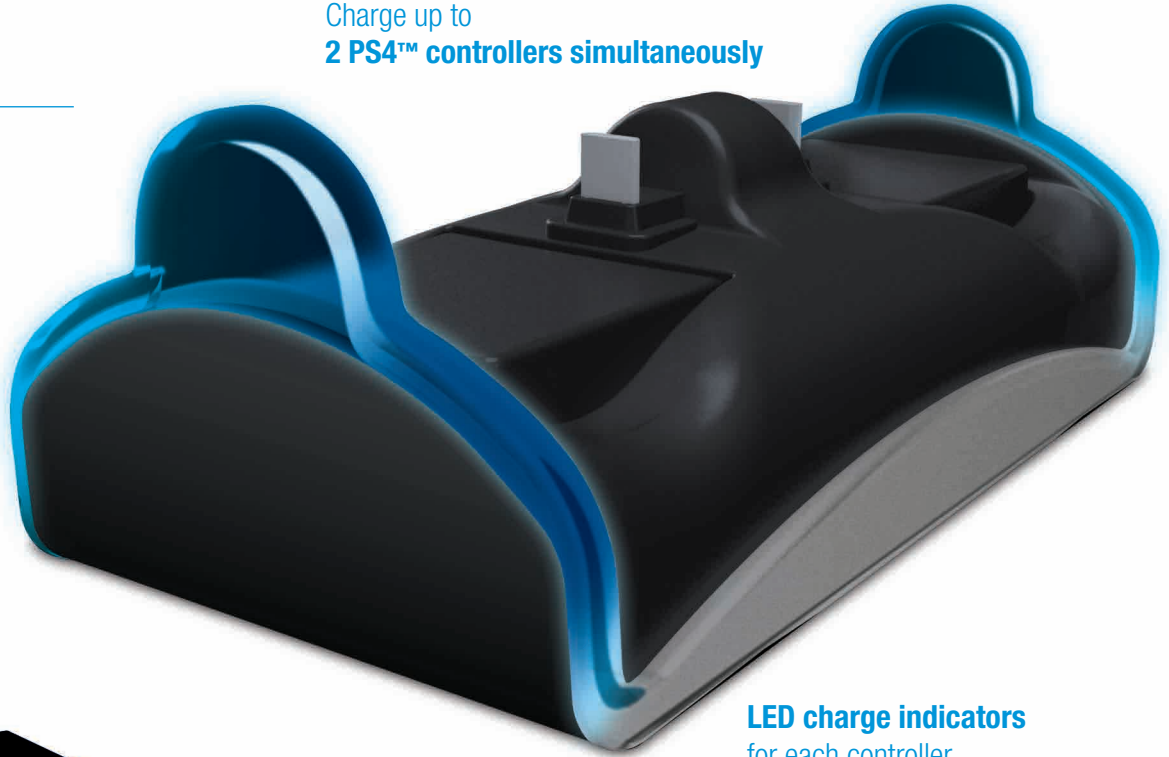

# Dual Dock

for PS4™

ITEM No. - DGPS4-6402

UPC - 8 45620 06402 1

COLOR - Black

## PRODUCT FEATURES

- Charge two DualShock®4 controllers
- LED charge indicators
- Includes AC adapter

Charge up to  
**2 PS4™ controllers simultaneously**

**LED charge indicators**  
for each controller